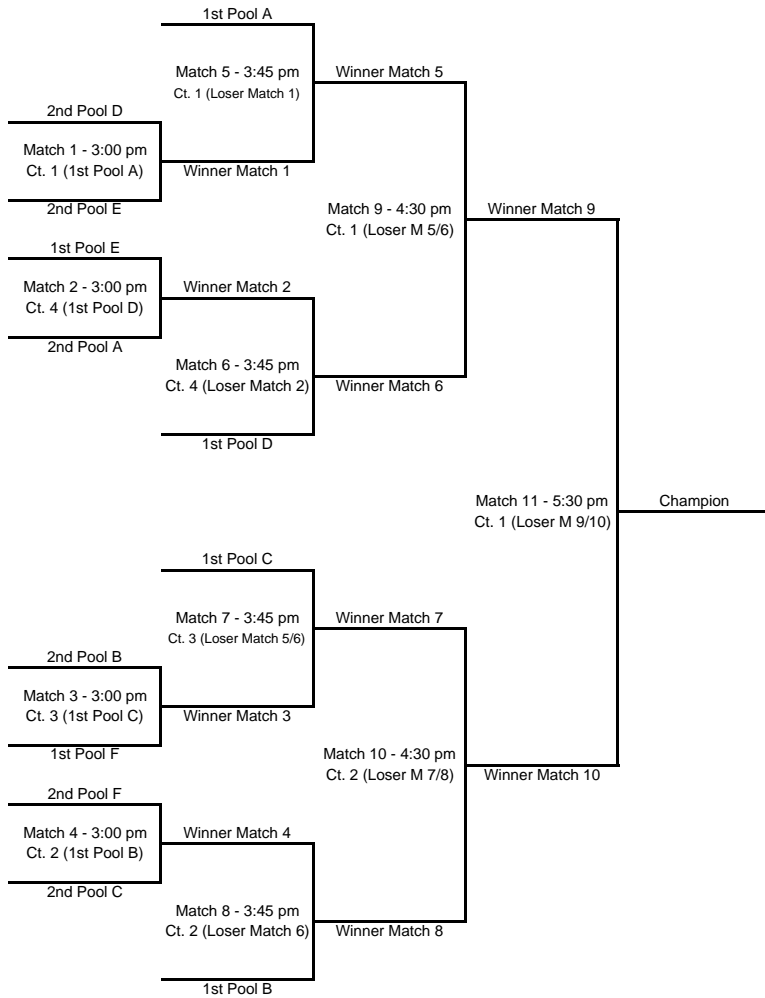

GOOD LUCK!!!!

**CENTRAL ZONE GOLD  
PLAYOFFS**

Officiating Team in ( )

**PRE QUARTERS AND QUARTERFINALS 1 GAME TO 25 PTS**

**SEMI FINALS AND FINALS 2 OUT 3 GAMES**

	Palos Cts	Morgan Park	Brother Rice	Brother Rice	Brother Rice
	Pool A	Pool B	Pool C	Pool D	Pool E
TEAM 1.	Adversity 17 Elite	Ultimate 17 Gold	SPVB 17 Mizuno	Ultimate 17 Blue	CVC 17-1
TEAM 2.	SOVA 17's	Next Level 17-1	RT 17 Blue	D1 17-1	RT 17 White
TEAM 3.	TNT 17-1	SPVB 17 Runbird	Adversity 17 Select	Attack 17's	Powerhouse 18-1
TEAM 4	Uno 17 Boy's	Lions Boy's 17's	CVC 17-2	Powerhouse 17-2	Net Force 17 Bill
Times	Court 1-6	Court 1	Court 1	Court 2	Court 3
<b>8:00 AM</b>		<b>PB: 1 vs 3</b>	<b>PC: 1 vs 3</b>	<b>PD: 1 vs 3</b>	<b>PE: 1 vs 3</b>
TEAM	See 18's Schedule	Ultimate 17 Gold	SPVB 17 Mizuno	Ultimate 17 Blue	CVC 17-1
TEAM		SPVB 17 Runbird	Adversity 17 Select	Attack 17's	Powerhouse 18-1
Ref		Next Level 17-1	RT 17 Blue	D1 17-1	RT 17 White
<b>8:50 AM</b>		<b>PB: 2 vs 4</b>	<b>PC: 2 vs 4</b>	<b>PD: 2 vs 4</b>	<b>PE: 2 vs 4</b>
TEAM	See 18's Schedule	Next Level 17-1	RT 17 Blue	D1 17-1	RT 17 White
TEAM		Lions Boy's 17's	CVC 17-2	Powerhouse 17-2	Net Force 17 Bill
Ref		Ultimate 17 Gold	SPVB 17 Mizuno	Ultimate 17 Blue	CVC 17-1
<b>Rd 3</b>		<b>PB: 1 vs 4</b>	<b>PC: 1 vs 4</b>	<b>PD: 1 vs 4</b>	<b>PE: 1 vs 4</b>
TEAM	See 18's Schedule	Ultimate 17 Gold	SPVB 17 Mizuno	Ultimate 17 Blue	CVC 17-1
TEAM		Lions Boy's 17's	CVC 17-2	Powerhouse 17-2	Net Force 17 Bill
Ref		SPVB 17 Runbird	Adversity 17 Select	Attack 17's	Powerhouse 18-1
<b>Rd 4</b>		<b>PB: 2 vs 3</b>	<b>PC: 2 vs 3</b>	<b>PD: 2 vs 3</b>	<b>PE: 2 vs 3</b>
TEAM	See 18's Schedule	Next Level 17-1	RT 17 Blue	D1 17-1	RT 17 White
TEAM		SPVB 17 Runbird	Adversity 17 Select	Attack 17's	Powerhouse 18-1
Ref		Ultimate 17 Gold	SPVB 17 Mizuno	Ultimate 17 Blue	CVC 17-1
<b>Rd 5</b>		<b>PB: 3 vs 4</b>	<b>PC: 3 vs 4</b>	<b>PD: 3 vs 4</b>	<b>PE: 3 vs 4</b>
TEAM	See 18's Schedule	SPVB 17 Runbird	Adversity 17 Select	Attack 17's	Powerhouse 18-1
TEAM		Lions Boy's 17's	CVC 17-2	Powerhouse 17-2	Net Force 17 Bill
Ref		Next Level 17-1	RT 17 Blue	D1 17-1	RT 17 White
<b>Rd 6</b>		<b>PB: 1 vs 2</b>	<b>PC: 1 vs 2</b>	<b>PD: 1 vs 2</b>	<b>PE: 1 vs 2</b>
TEAM	See 18's Schedule	Ultimate 17 Gold	SPVB 17 Mizuno	Ultimate 17 Blue	CVC 17-1
TEAM		Next Level 17-1	RT 17 Blue	D1 17-1	RT 17 White
Ref		Lions Boy's 17's	CVC 17-2	Powerhouse 17-2	Net Force 17 Bill