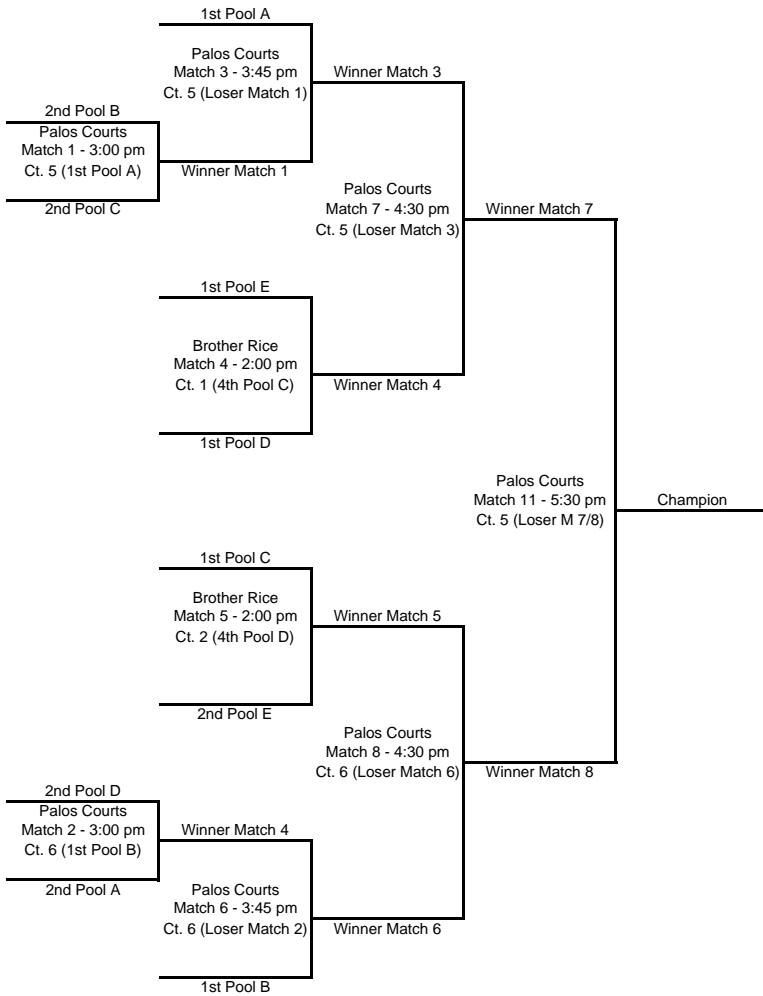

Officiating Team in ( )

PRE QUARTERS AND QUARTERFINALS 1 GAME TO 25 PTS

SEMI FINALS AND FINALS 2 OUT 3 GAMES