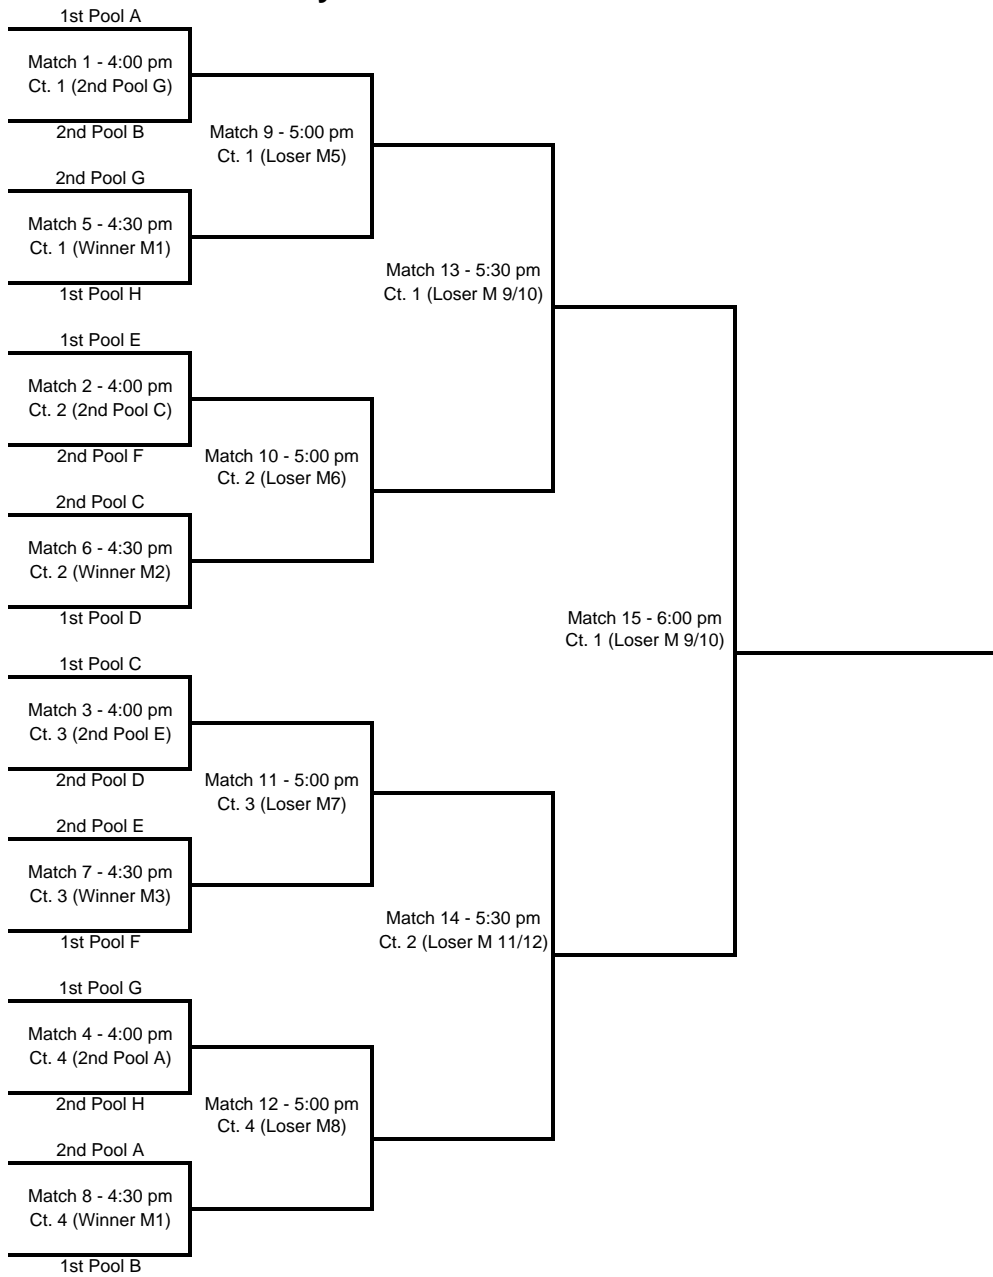

Central Zones Playoffs