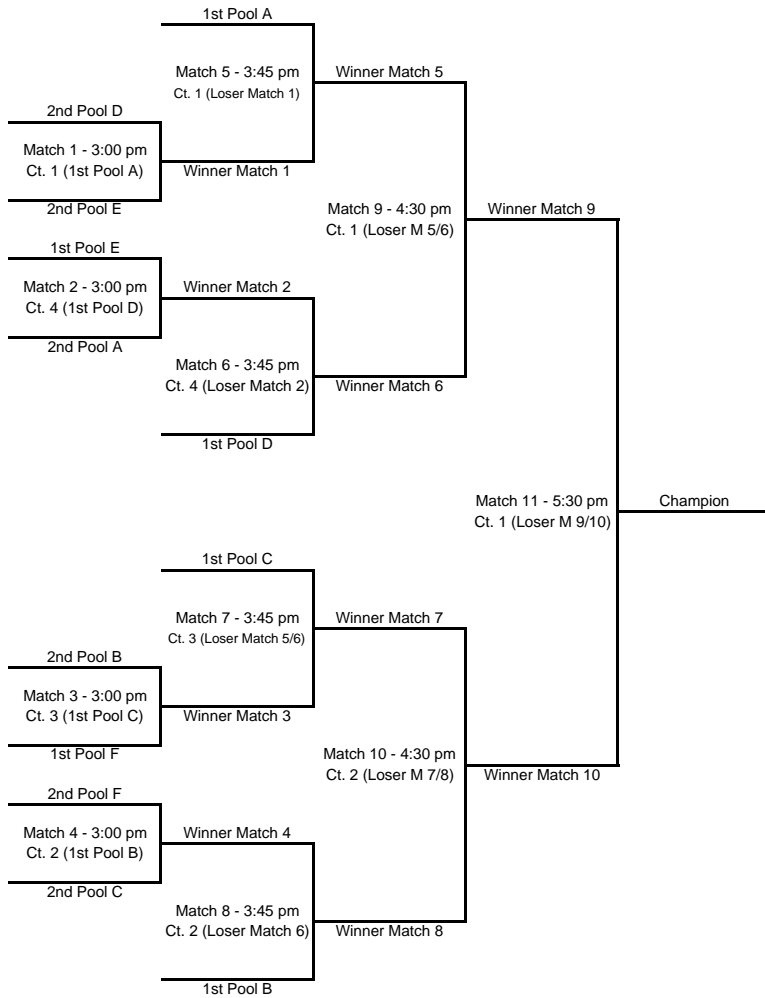

Officiating Team in ( )

PRE QUARTERS AND QUARTERFINALS 1 GAME TO 25 PTS

SEMI FINALS AND FINALS 2 OUT 3 GAMES