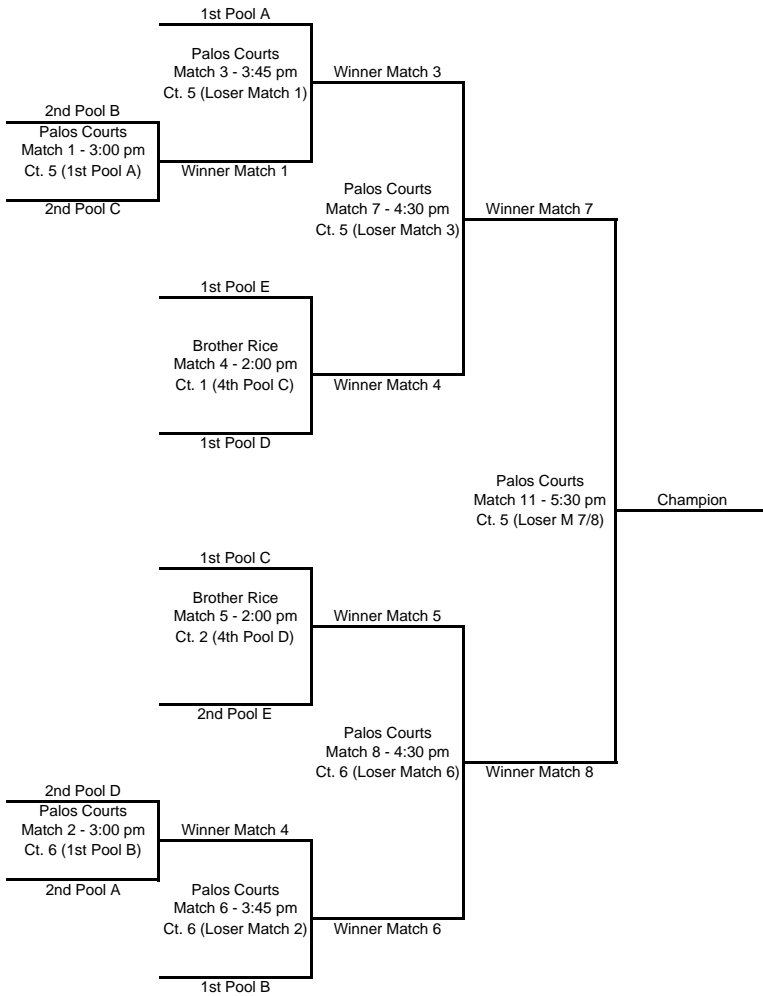

Officiating Team in ( )

PRE QUARTERS AND QUARTERFINALS 1 GAME TO 25 PTS

SEMI FINALS AND FINALS 2 OUT 3 GAMES