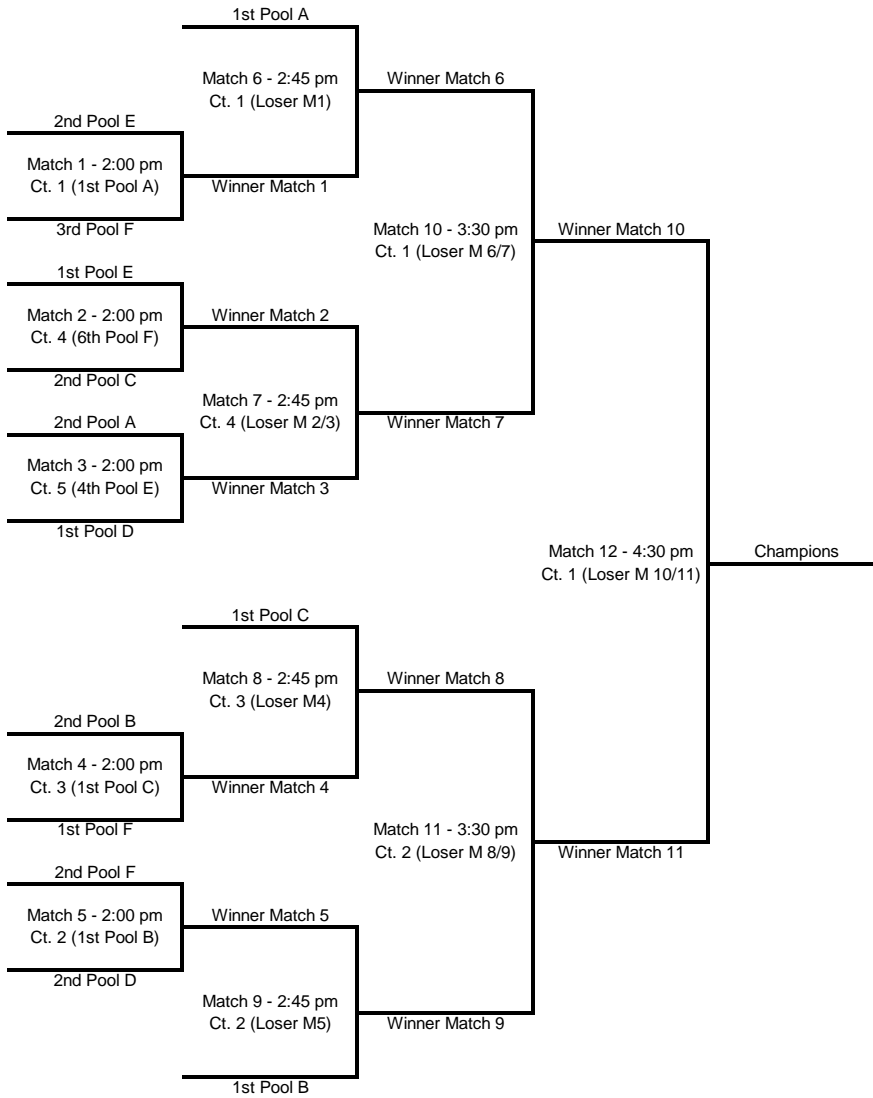

These areas include; Racquetball Cts., and Tennis Area.

Boys found in any of these areas will be removed from the tournament.

ABSOLUTELY NO PARKING IN THE MAMA VESUVIO'S PARKING LOT!!!!

GOOD LUCK!!!!

**DECEMBER 18TH 18'S CENTRAL ZONE
PLAYOFFS**