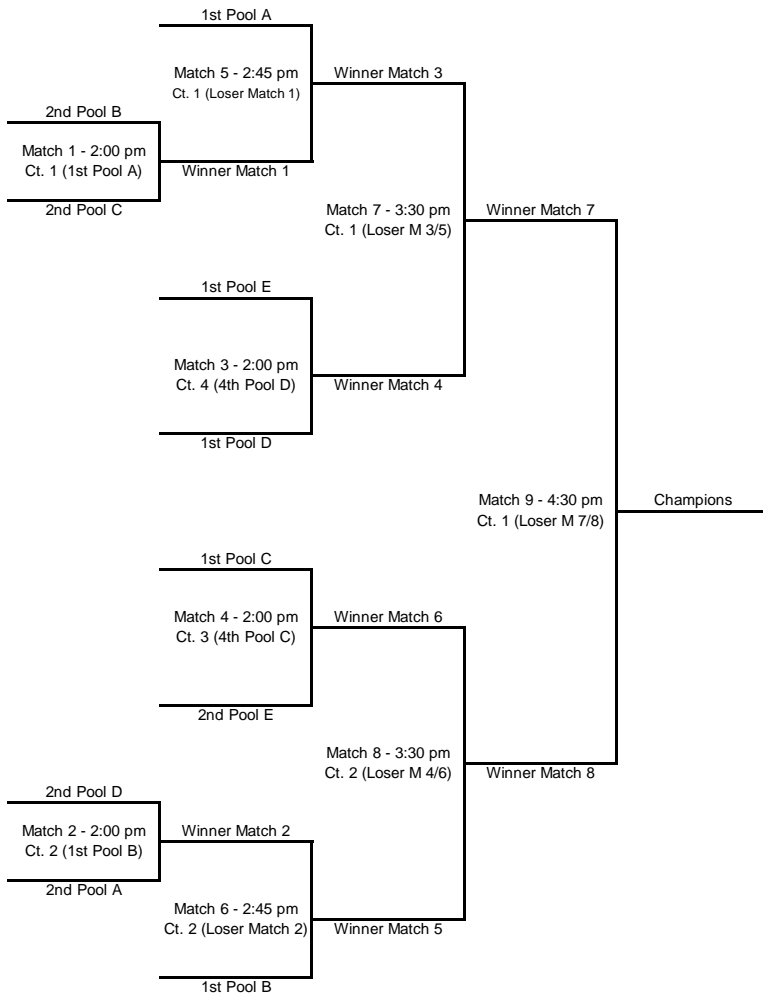

These areas include; Racquetball Cts., and Tennis Area.

Boys found in any of these areas will be removed from the tournament.

ABSOLUTELY NO PARKING IN THE MAMA VESUVIO'S PARKING LOT!!!!

GOOD LUCK!!!!

**DECEMBER 19TH 16'S CENTRAL ZONE
PLAYOFFS**