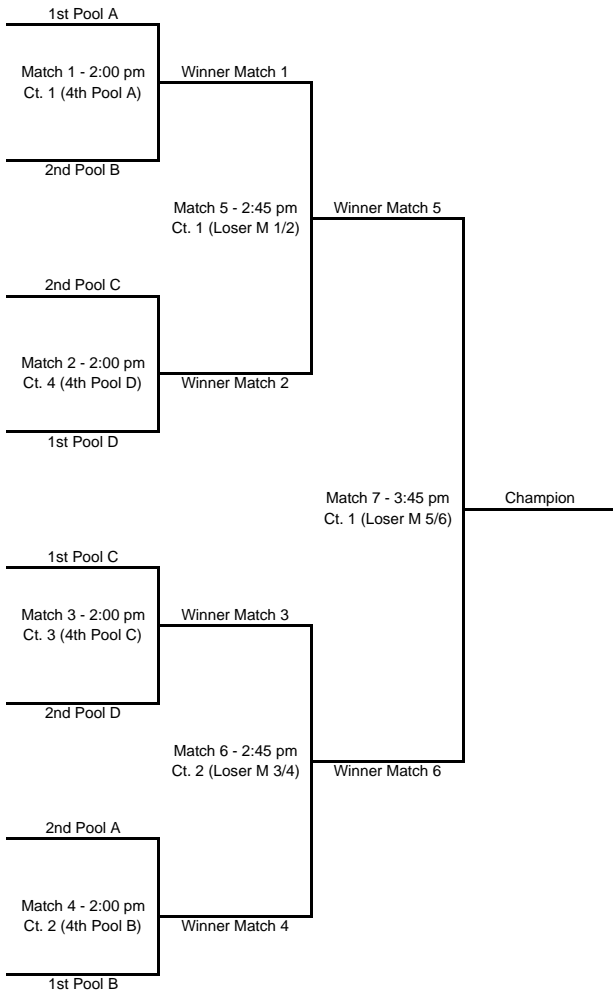

Officiating Team in ( )

QUARTERFINALS 1 GAME TO 25 PTS

SEMI FINALS AND FINALS 2 OUT 3 GAMES

Playoff Times are approx. Playoffs begin as soon as pool play ends.
In some cases playoffs will begin before pool play ends.