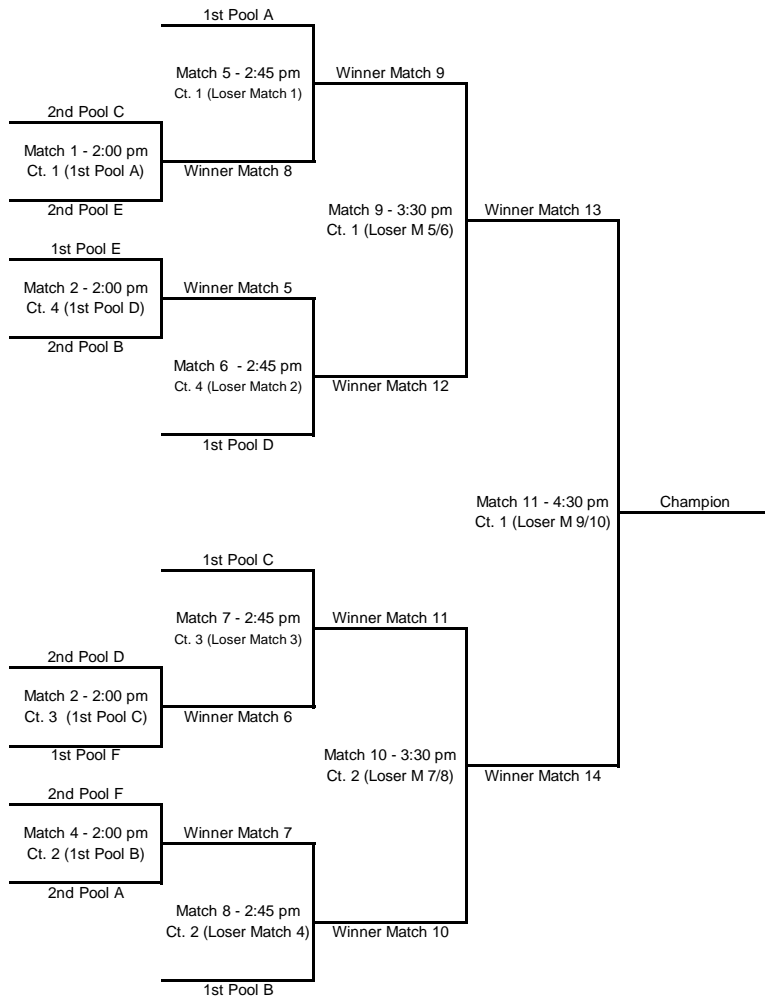

These areas include; Racquetball Cts. and Tennis Area.

Boys found in any of these areas will be removed from the tournament.

ABSOLUTELY NO PARKING IN THE MAMA VESUVIO'S PARKING LOT!!!!

GOOD LUCK!!!!

**JANUARY 22ND CENTRAL ZONES 18'S
PLAYOFFS**