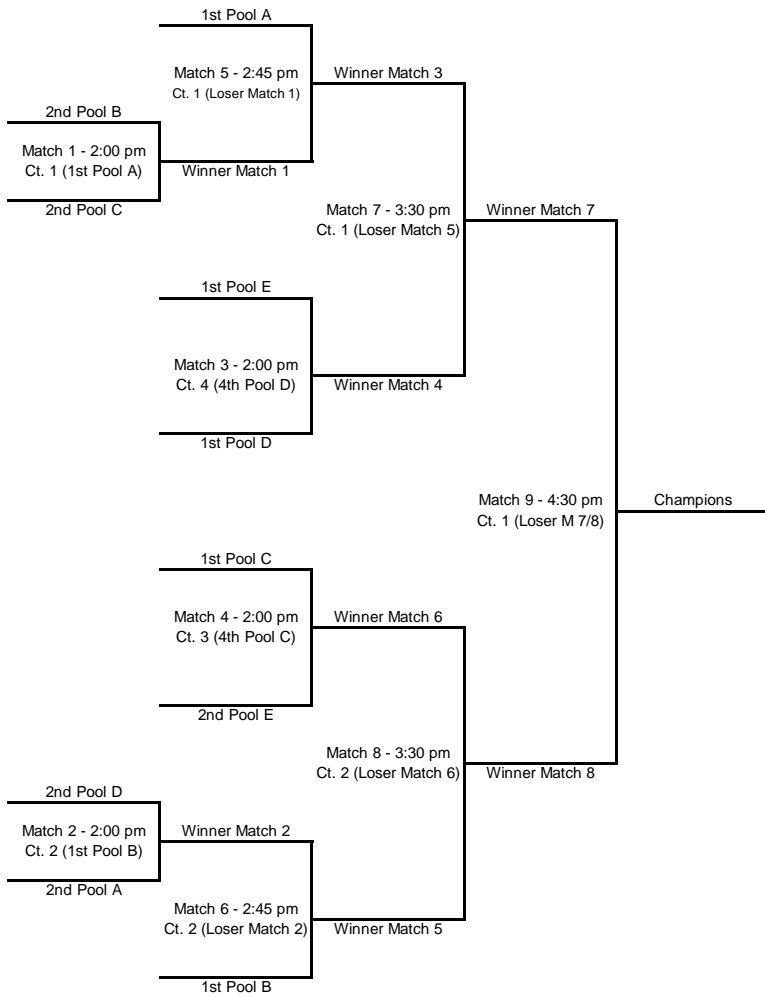

Officiating Team in ( )

QUARTERFINALS 1 GAME TO 25 PTS

SEMI FINALS AND FINALS 2 OUT 3 GAMES

Playoff Times are approx. Playoffs begin as soon as pool play ends.
In some cases playoffs will begin before pool play ends.