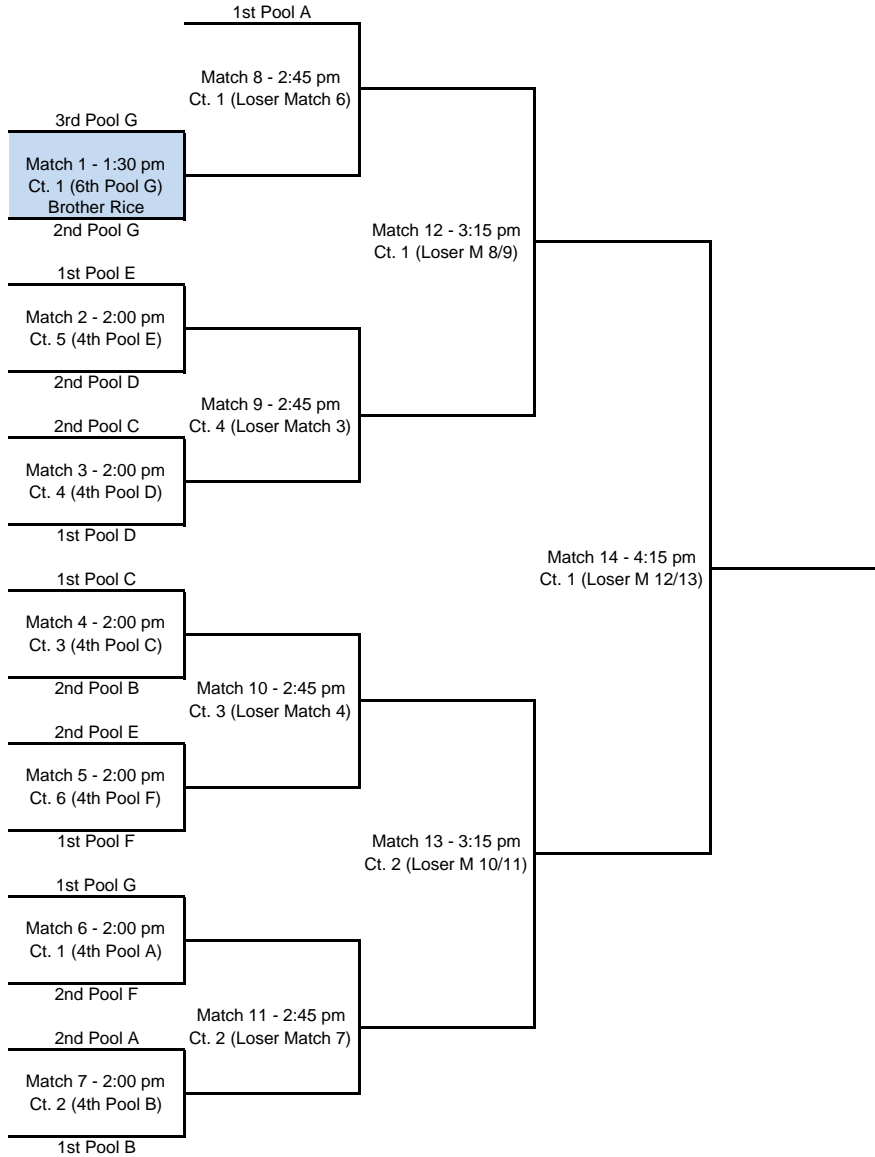

Officiating Team in ( )

PRE QUARTERS AND QUARTERFINALS 1 GAME TO 25 PTS

SEMI FINALS AND FINALS 2 OUT 3 GAMES