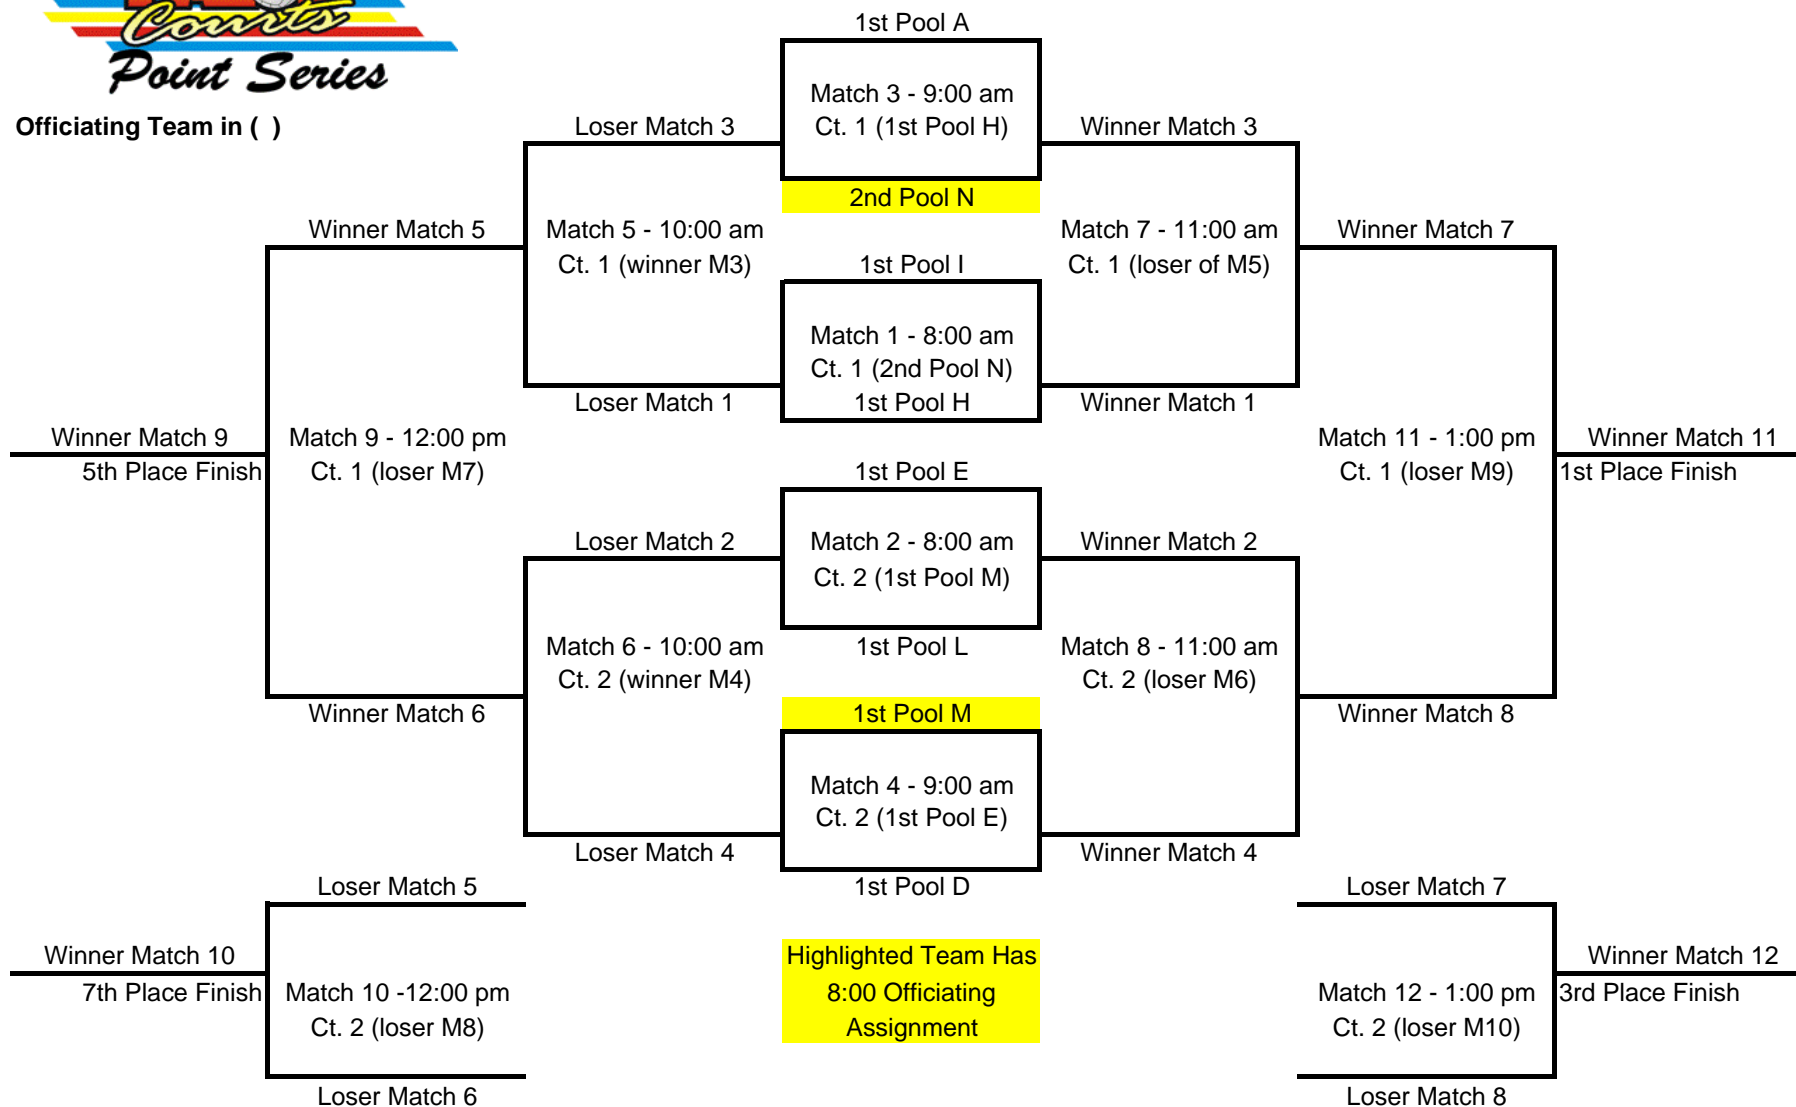

Bracket A1

Sunday November 13th