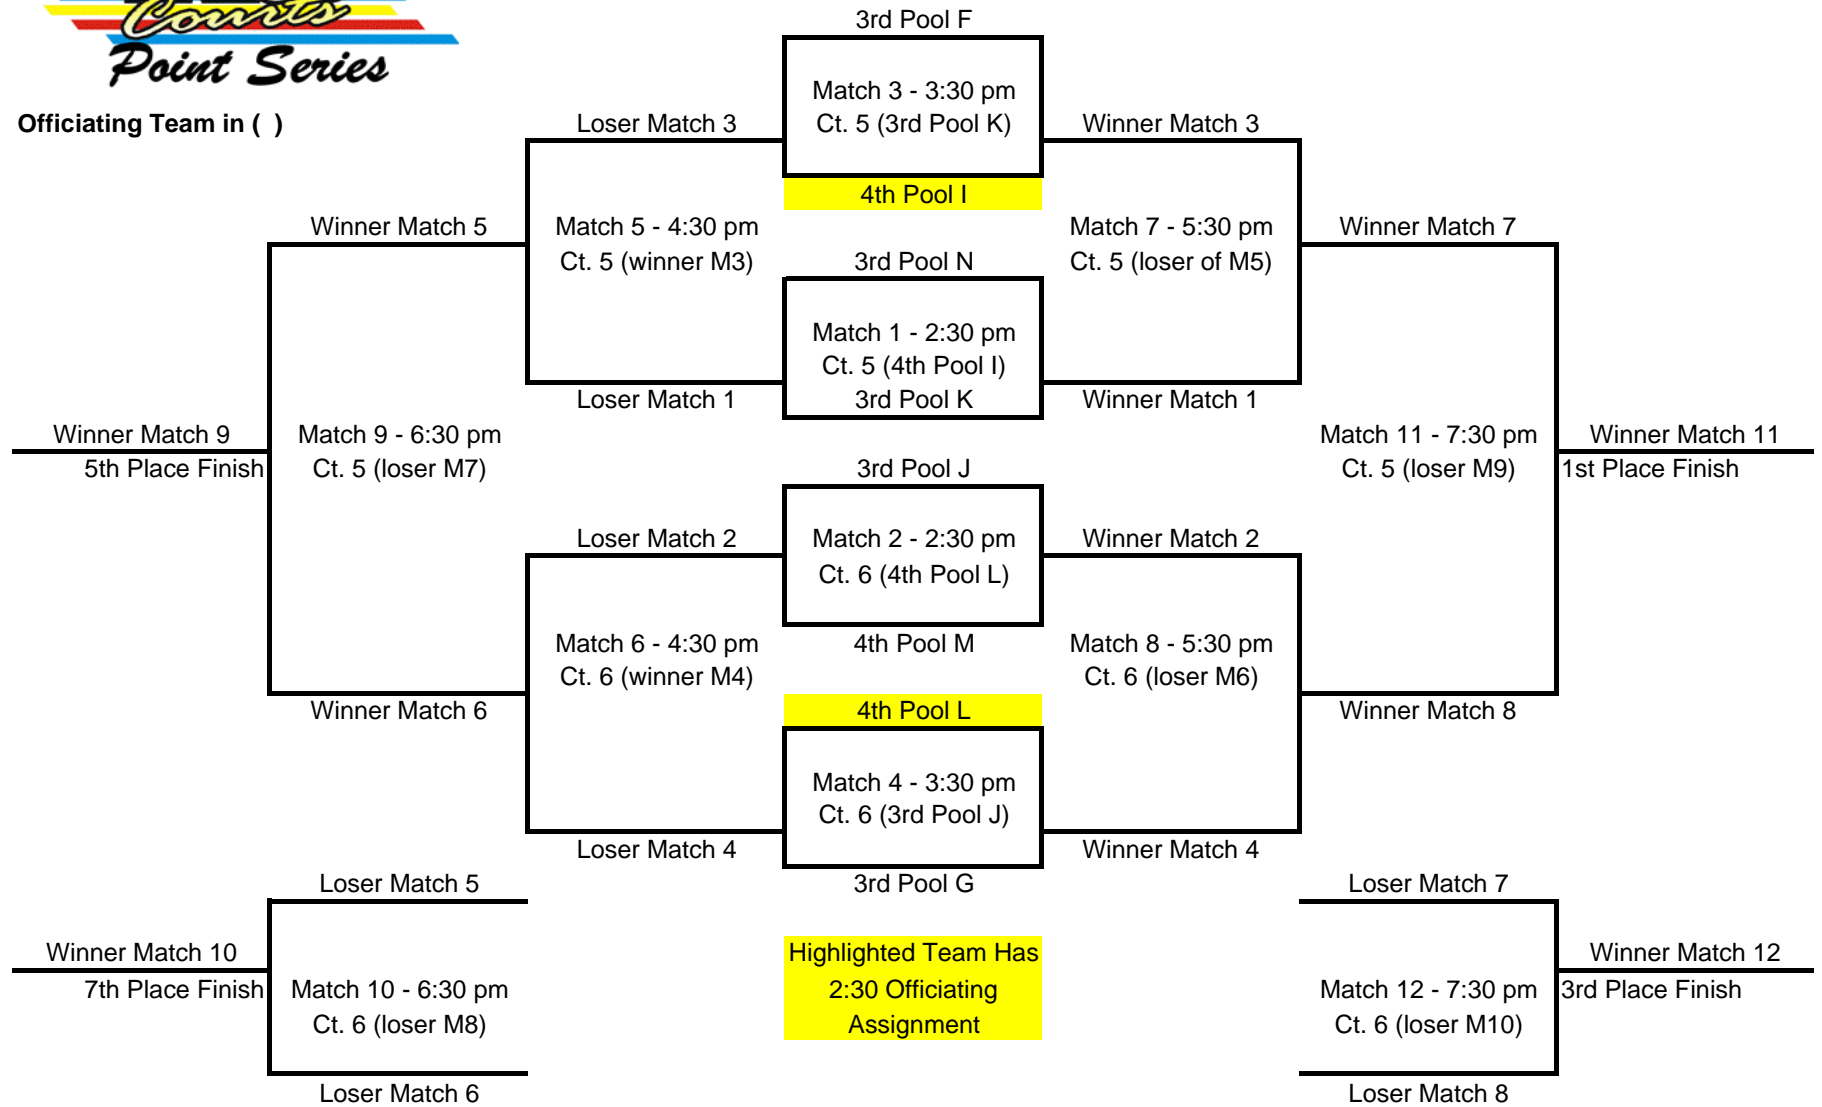

Bracket B2

Sunday November 13th

Officiating Team in ()

Bracket C1

Sunday November 13th

Officiating Team in ()

Bracket C2

Sunday November 13th

Officiating Team in ()

Bracket D

Flight Center

4th Pool H

Sunday November 13th

Lewis University
One University Parkway
Romeoville, IL 60446

www.lewisflyers.com/directions/lewi-directions.html

From the North