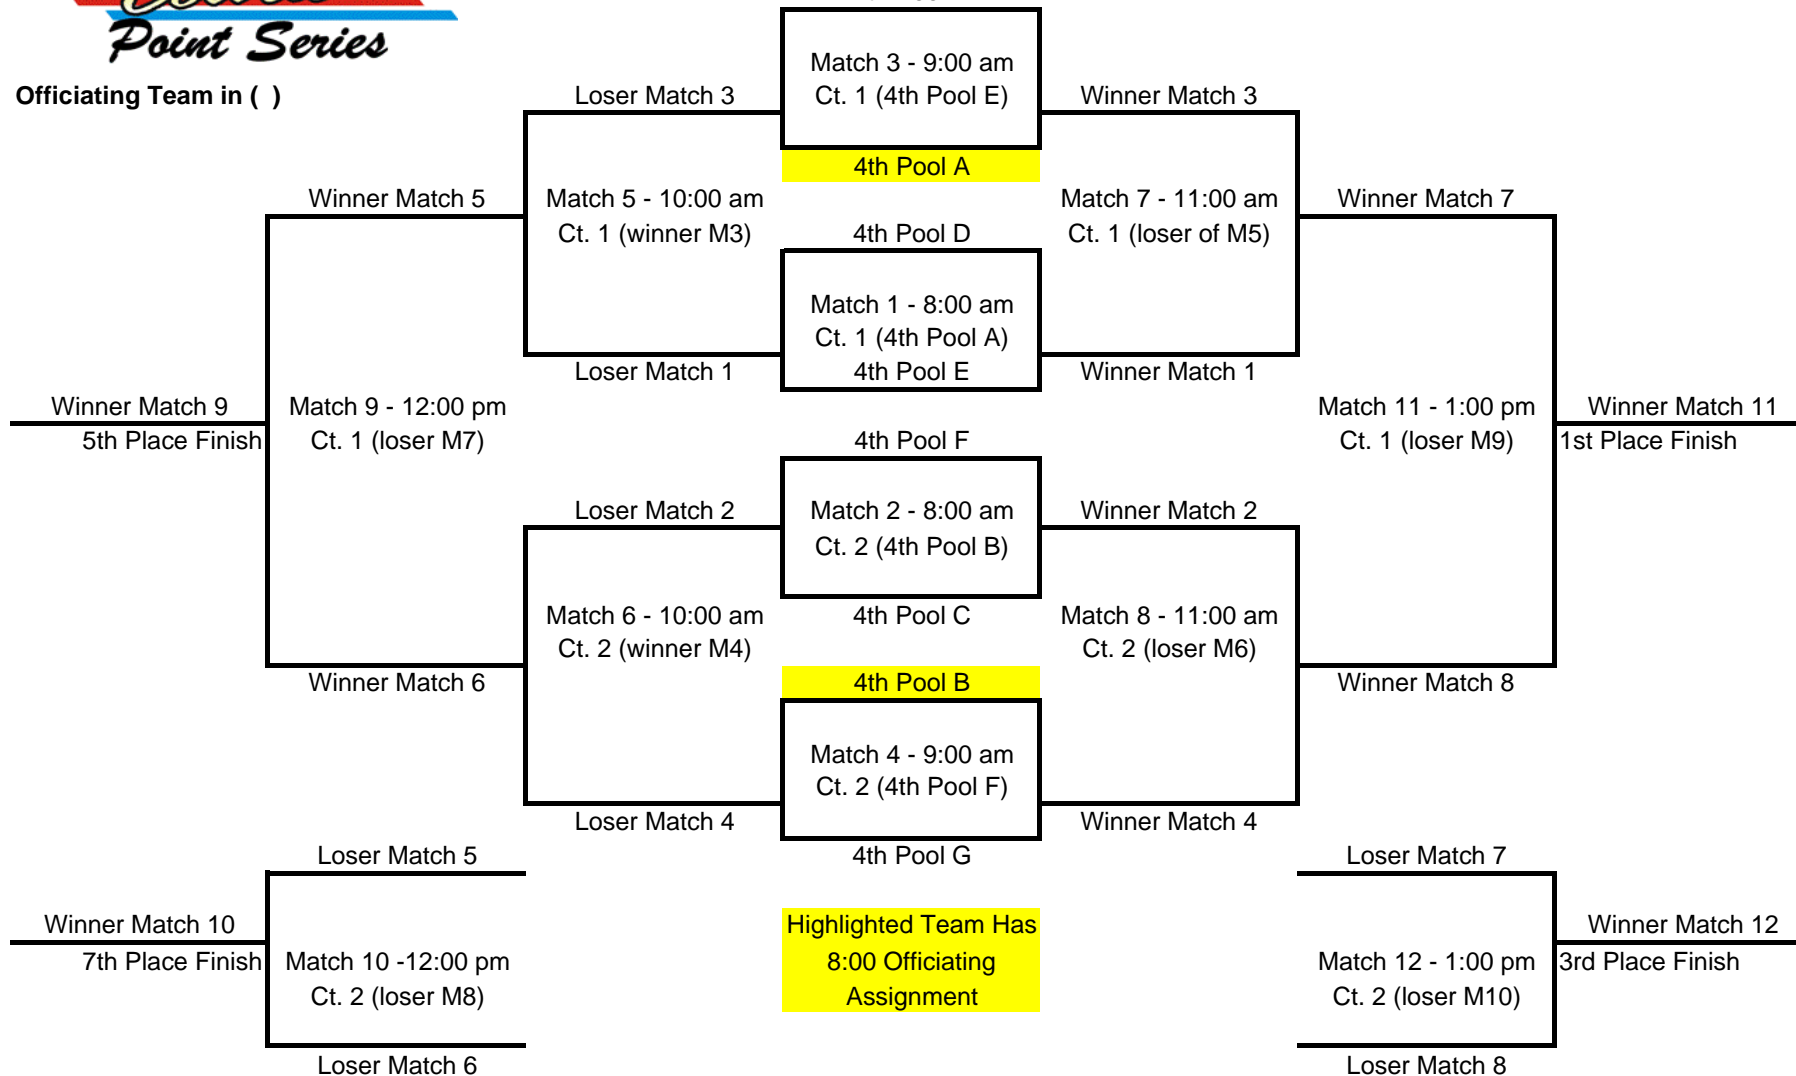

Bracket B2

Sunday November 13th

Officiating Team in ()

Bracket C1

Sunday November 13th

Officiating Team in ()

Bracket C2

Sunday November 13th

Officiating Team in ()

Bracket D

Flight Center

4th Pool H

Sunday November 13th

Lewis University
One University Parkway
Romeoville, IL 60446

www.lewisflyers.com/directions/lewi-directions.html

From the North