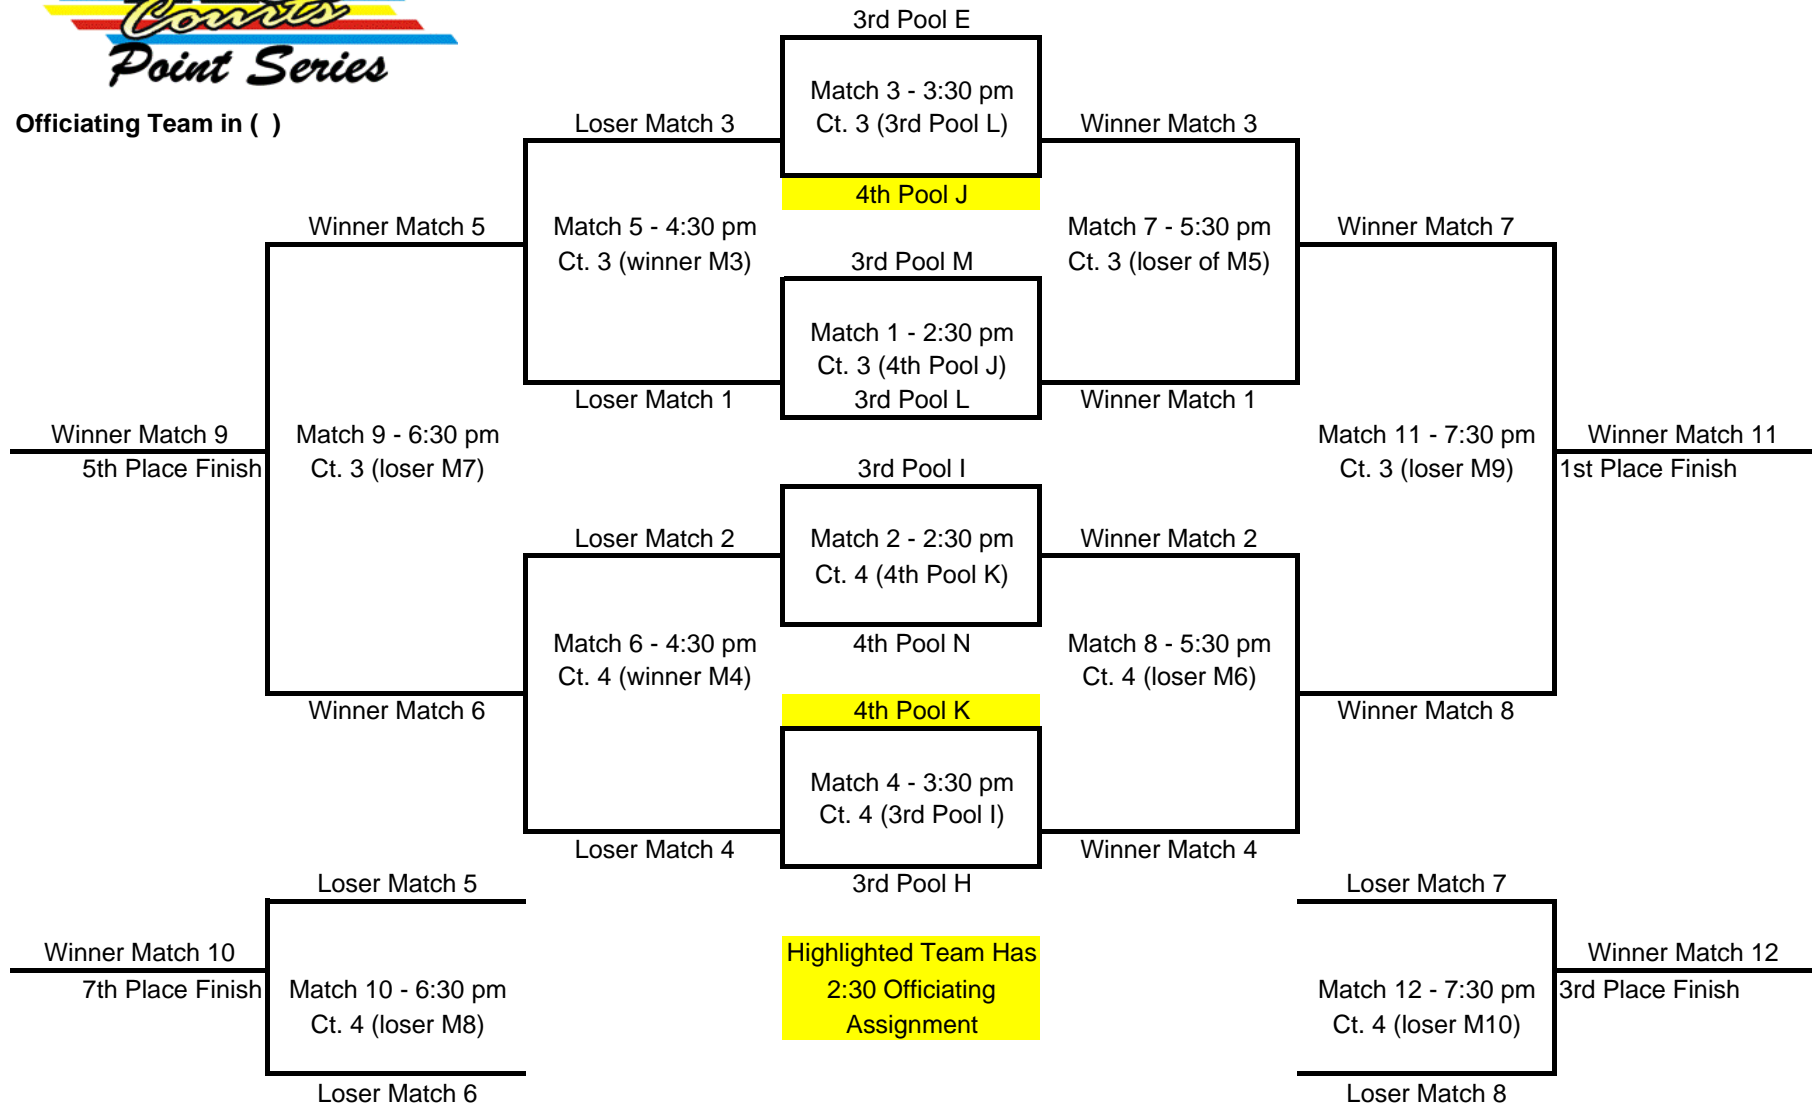

Bracket B2

Sunday November 13th

Officiating Team in ()

Bracket C1

Sunday November 13th

Officiating Team in ()

Bracket C2

Sunday November 13th

Officiating Team in ()

Bracket D

Flight Center

4th Pool H

Sunday November 13th

Lewis University
One University Parkway
Romeoville, IL 60446

www.lewisflyers.com/directions/lewi-directions.html

From the North